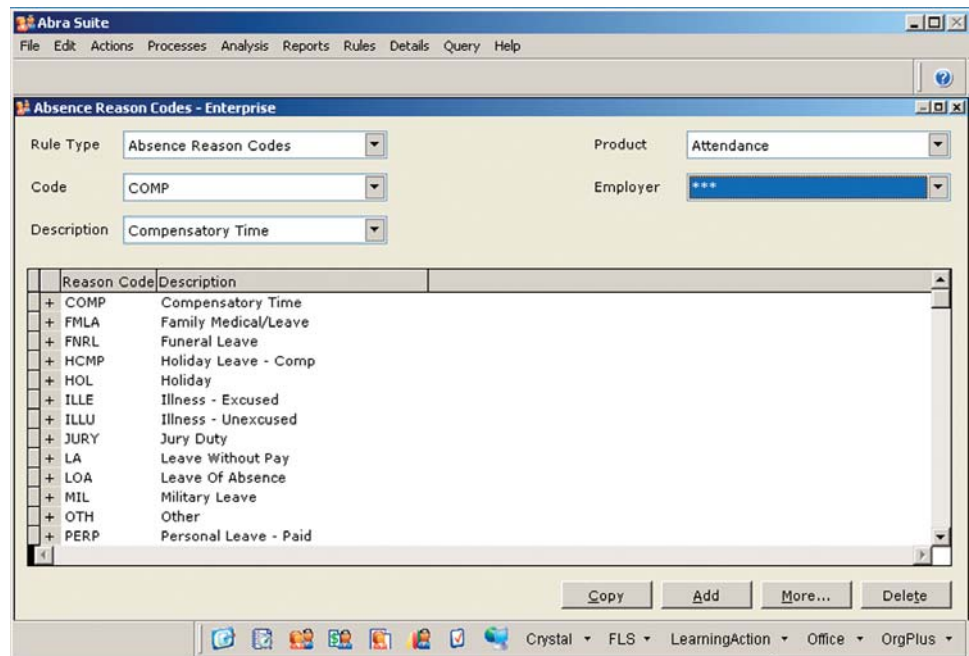

SAGE MAS 90 SAGE MAS 200
SAGE MAS 500

SAGE ABRA ATTENDANCE

REPORTS

- Absence Averages
- Absence Log
- Absence Percentages by Department
- Absence Percentages by Reason
- Absence Points
- Employee YTD Attendance Detail
- Employee YTD Attendance Totals
- Employees Currently on FMLA
- FMLA Due to Return
- Medical Recertification
- Perfect Attendance
- Previous Year Totals
- Ranked List by Hours Absent

Expand your attendance tracking capabilities with Sage Abra Attendance. Sage Abra Attendance allows for easy setup of virtually unlimited variations of employee attendance and time-off plans. With flexible attendance tracking features including vacation, personal, illness, jury duty, and bereavement time-off management, Sage Abra Attendance gives you tremendous flexibility. Plus, you can customize the system to meet your company's individual attendance tracking needs. Sage Abra Attendance supports unlimited time-off plans for each employee, and allows you to track year-to-date hours available versus year-to-date hours taken. When implemented with other modules in the Sage Abra and Sage MAS 90 or 200 family of products, Sage Abra Attendance saves time and streamlines business processes by helping manage your workforce costs.